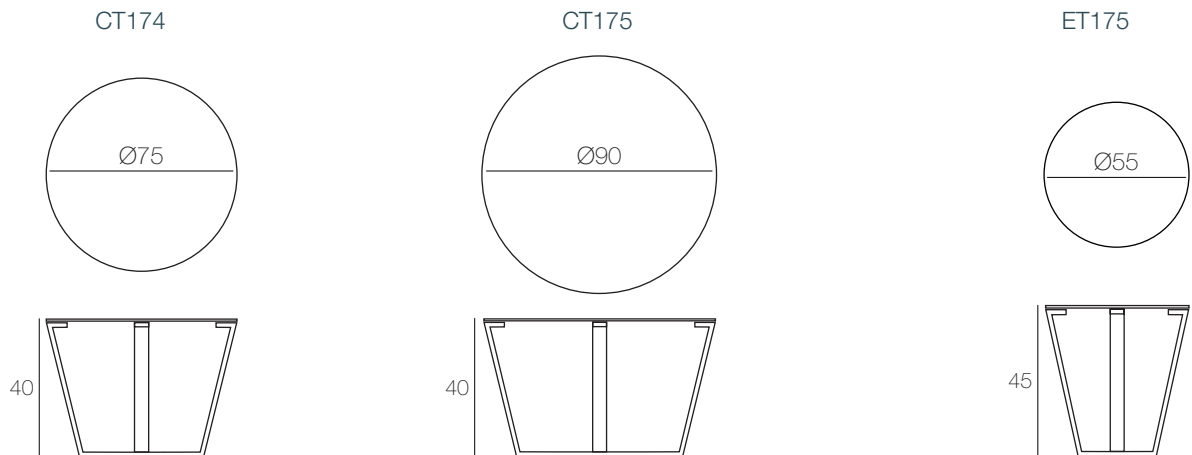

Coffee Table

Side Table

For use

Interior

Dimensions available

CT174 : Ø75 x h40 cm

CT175 : Ø90 x h40 cm

ET175 : Ø55 x h45 cm

DIMENSIONS

Unit : centimetre

FINISHES

Tabletops :

AR
Argile

TA
Travertine

CC
Clear Oak

TI
Titanium

CT174 (Size : Ø75 x h40 cm)

	Plate	Legs	Total
Number of packages	1	1 colis	2
Gross weight (Product + packaging)	10.7 kg	12.7 kg	23.4 kg
Net weight	10 kg	11 kg	21 kg
Package size	78 x 78 x 4 cm	63 x 55 x 41.5 cm	

ET175 (Size : Ø55 x h40 cm)

	Plate	Legs	Total
Number of packages	1	1	2
Gross weight (Product + packaging)	7 kg	9.5 kg	16.5 kg
Net weight	6 kg	8.5 kg	14.5 kg
Package size	58 x 58 x 4 cm	46 x 39 x 45 cm	