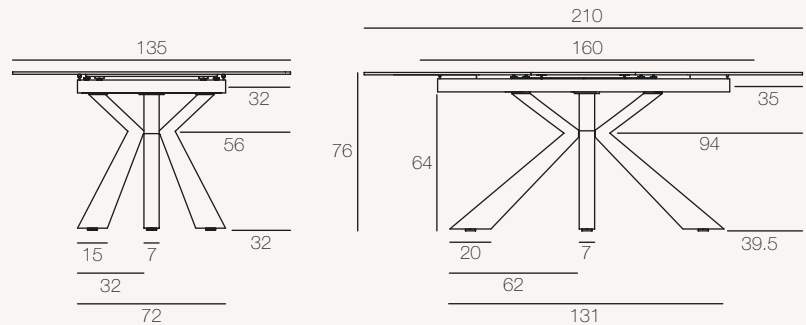

DT440

Unit : centimetre