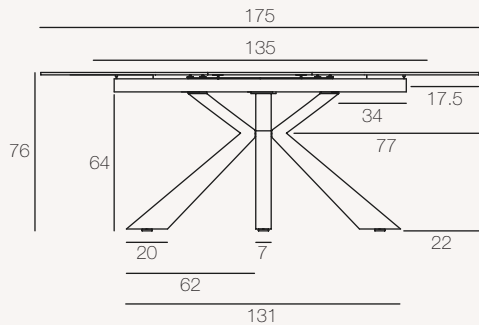

RIO®

REF :
DT441 / DT440

Version shown
DT440SI (Silver plate finish)

Category
Dining Table

For use
Interior

Dimensions available
DT441 : 135/175 x 135 x h76 cm
DT440 : 160/210 x 135 x h76 cm

DT441

Unit : centimetre

MECHANISM

System with a central automatic extension of 40 or 50 cm.

DT441 / DT440 : Up to 6 seats

DT441 : Up to 8 seats
DT440 : Up to 10 seats

FINISHES

Ceramic top :

Dark steel

Argile

Clear oak

Matt Marble

Titanium

Silver

Travertine

Legs :

Matt black
lacquered steel

AKANTE®

www.akante.com