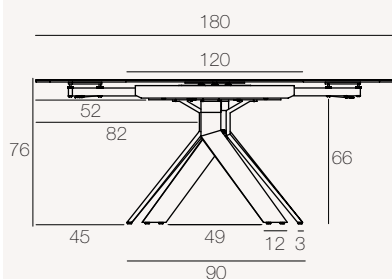

MILAZZO[®]

REF :
DT291 / DT290

Version shown
DT290CC (Clear oak plate finish)

Category
Dining Table

For use
Interior

Dimensions available
DT291 : 120/180 x 90 x h76 cm
DT290 : 130/190 x 100 x h76 cm

DT291

DT290

Unit : centimetre

MECHANISM

Synchronized manual system with two 30 cm lateral extensions.

DT291 / DT290 : Up to 6 seats

DT291 / DT290 : Up to 8 seats

FINISHES

Ceramic top :

Legs :

© Registered design (INPI : 20234015)

PACKAGING

DT291 (Size : 120/180 x 90 x h76 cm)

	Plate	Legs	Total
Number of packages	1	1	2
Gross weight (Product + packaging)	85 kg	27 kg	112 kg
Net weight	70 kg	25 kg	95 kg
Package size	127 x 98 x 25 cm	112 x 43 x 25 cm	

DT290 (Size : 130/190 x 100 x h76 cm)

	Plate	Legs	Total
Number of packages	1	1	2
Gross weight (Product + packaging)	103 kg	27 kg	130 kg
Net weight	82.2 kg	25 kg	107,2 kg
Package size	136 x 112 x 24 cm	112 x 43 x 25 cm	