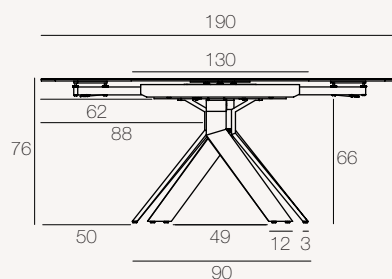

MILAZZO[®]

REF :
DT291 / DT290

Version shown
DT290CC (Clear oak plate finish)

Category
Dining Table

For use
Interior

Dimensions available
DT291 : 120/180 x 90 x h76 cm
DT290 : 130/190 x 100 x h76 cm

DT291

DT290

Unit : centimetre

MECHANISM

Synchronized manual system with two 30 cm lateral extensions.

DT291 / DT290 : Up to 6 seats

DT291 / DT290 : Up to 8 seats

FINISHES

Ceramic top :

Legs :

© Registered design (INPI : 20234015)

PACKAGING

DT291 (Size : 120/180 x 90 x h76 cm)

	Plate	Legs	Total
Number of packages	1	1	2
Gross weight (Product + packaging)	85 kg	27 kg	112 kg
Net weight	70 kg	25 kg	95 kg
Package size	127 x 98 x 25 cm	112 x 43 x 25 cm	

DT290 (Size : 130/190 x 100 x h76 cm)

	Plate	Legs	Total
Number of packages	1	1	2
Gross weight (Product + packaging)	103 kg	27 kg	130 kg
Net weight	82.2 kg	25 kg	107,2 kg
Package size	136 x 112 x 24 cm	112 x 43 x 25 cm	