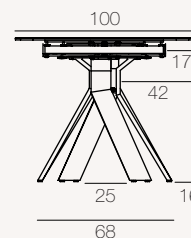

MILAZZO[®]

REF :
DT291 / DT290

Version shown
DT290CC (Clear oak plate finish)

Category
Dining Table

For use
Interior

Dimensions available
DT291 : 120/180 x 90 x h76 cm
DT290 : 130/190 x 100 x h76 cm

DT291

DT290

Unit : centimetre

MECHANISM

Synchronized manual system with two 30 cm lateral extensions.

DT291 / DT290 : Up to 6 seats

DT291 / DT290 : Up to 8 seats

FINISHES

Ceramic top :

Legs :

© Registered design (INPI : 20234015)

PACKAGING

DT291 (Size : 120/180 x 90 x h76 cm)

	Plate	Legs	Total
Number of packages	1	1	2
Gross weight (Product + packaging)	85 kg	27 kg	112 kg
Net weight	70 kg	25 kg	95 kg
Package size	127 x 98 x 25 cm	112 x 43 x 25 cm	

DT290 (Size : 130/190 x 100 x h76 cm)

	Plate	Legs	Total
Number of packages	1	1	2
Gross weight (Product + packaging)	103 kg	27 kg	130 kg
Net weight	82.2 kg	25 kg	107,2 kg
Package size	136 x 112 x 24 cm	112 x 43 x 25 cm	