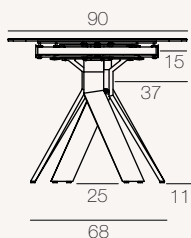

MILAZZO[®]

REF :
DT291 / DT290

Version shown
DT290CC (Clear oak plate finish)

Category
Dining Table

For use
Interior

Dimensions available
DT291 : 120/180 x 90 x h76 cm
DT290 : 130/190 x 100 x h76 cm

DT291

DT290

Unit : centimetre

MECHANISM

Synchronized manual system with two 30 cm lateral extensions.

DT291 / DT290 : Up to 6 seats

DT291 / DT290 : Up to 8 seats

FINISHES

Ceramic top :

Legs :

© Registered design (INPI : 20234015)

PACKAGING

DT291 (Size : 120/180 x 90 x h76 cm)

	Plate	Legs	Total
Number of packages	1	1	2
Gross weight (Product + packaging)	85 kg	27 kg	112 kg
Net weight	70 kg	25 kg	95 kg
Package size	127 x 98 x 25 cm	112 x 43 x 25 cm	

DT290 (Size : 130/190 x 100 x h76 cm)

	Plate	Legs	Total
Number of packages	1	1	2
Gross weight (Product + packaging)	103 kg	27 kg	130 kg
Net weight	82.2 kg	25 kg	107,2 kg
Package size	136 x 112 x 24 cm	112 x 43 x 25 cm	