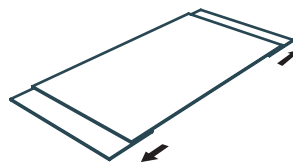

Dimensions available

DT145 : 150/230 x 100 x h76 cm

DT144 : 190/270 x 100 x h76 cm

DT145

DT144

Unit : centimetre

MECHANISM

Manual system of independent 40 cm side extensions

DT145 : Up to 6 seats

DT144 : Up to 8 seats

DT145 : Up to 8 seats

DT144 : Up to 10 seats

FINISHES

Ceramic top :

Dark steel

Argile