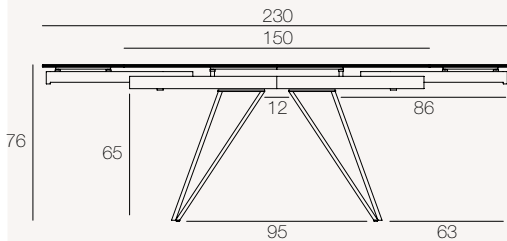

KENTUCKY[®]

REF :
DT144 / DT145

Version shown

DT144SD (steel dark plate finish)

Category

Dining Table

For use

Interior

Dimensions available

DT145 : 150/230 x 100 x h76 cm

DT144 : 190/270 x 100 x h76 cm

DT145

DT144

Unit : centimetre

MECHANISM

Manual system of independent 40 cm side extensions

© Registered design (INPI : 20231433)

PACKAGING.....

DT145 (Size : 150/230 x 100 x h76 cm)

| | Plate | Legs | Total |
|---------------------------------------|-------------------|-----------------|----------|
| Number of packages | 1 package | 1 package | 2 |
| Gross weight (Product + packaging) | 95 kg | 25 kg | 120 kg |
| Net weight | 82 kg | 20,5 kg | 102,5 kg |
| Package size | 159 x 108 x 17 cm | 76 x 53 x 25 cm | |

DT144 (Size : 190/270 x 100 x h76 cm)

| | Plate | Legs | Total |
|---------------------------------------|-------------------|-----------------|----------|
| Number of packages | 1 package | 1 package | 2 |
| Gross weight (Product + packaging) | 106 kg | 25 kg | 131 kg |
| Net weight | 93 kg | 20,5 kg | 113,5 kg |
| Package size | 199 x 108 x 18 cm | 76 x 53 x 25 cm | |