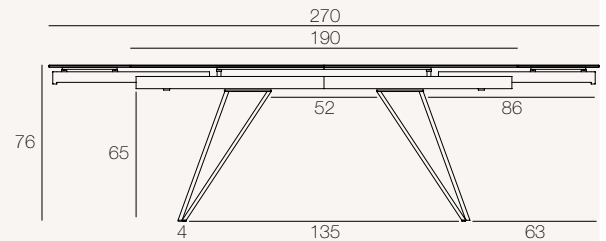

Dimensions available

DT145 : 150/230 x 100 x h76 cm

DT144 : 190/270 x 100 x h76 cm

DT145

DT144

Unit : centimetre

MECHANISM

Manual system of independent 40 cm side extensions

DT145 : Up to 6 seats

DT144 : Up to 8 seats

DT145 : Up to 8 seats

DT144 : Up to 10 seats

FINISHES

Ceramic top :

Dark steel

Argile

© Registered design (INPI : 20231433)

PACKAGING.....

DT145 (Size : 150/230 x 100 x h76 cm)

| | Plate | Legs | Total |
|---------------------------------------|-------------------|-----------------|----------|
| Number of packages | 1 package | 1 package | 2 |
| Gross weight (Product + packaging) | 95 kg | 25 kg | 120 kg |
| Net weight | 82 kg | 20,5 kg | 102,5 kg |
| Package size | 159 x 108 x 17 cm | 76 x 53 x 25 cm | |

DT144 (Size : 190/270 x 100 x h76 cm)

| | Plate | Legs | Total |
|---------------------------------------|-------------------|-----------------|----------|
| Number of packages | 1 package | 1 package | 2 |
| Gross weight (Product + packaging) | 106 kg | 25 kg | 131 kg |
| Net weight | 93 kg | 20,5 kg | 113,5 kg |
| Package size | 199 x 108 x 18 cm | 76 x 53 x 25 cm | |