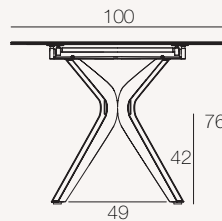

# IMPULSION<sup>®</sup>

REF :  
DT084 / DT094 / DT090 / DT095

Version shown  
DT084AR (argile plate finish)

Category  
Dining Table

For use  
Interior

Dimensions available  
DT084 / DT094 : 190/270 x 100 x h76 cm  
DT090 / DT095 : 150/230 x 100 x h76 cm

DT090 / DT095

DT084 / DT094

Unit : centimetre

## MECHANISM

Manual system of independent 40 cm side extensions

DT090 / DT095 : Up to 6 seats  
DT084 / DT094 : Up to 8 seats

DT090 / DT095 : Up to 8 seats  
DT084 / DT094 : Up to 10 seats

## PACKAGING.....

**DT090/DT095 (Size : 150/230 x 100 x h76 cm)**

	Plate	Legs	Total
Number of packages	1 package	1 package	2
Gross weight (Product + packaging)	100,5 kg	38 kg	138,5 kg
Net weight	89 kg	35 kg	124 kg
Package size	159 x 108 x 17 cm	85 x 74 x 14 cm	