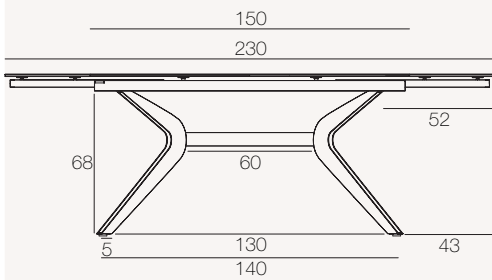

DT090 / DT095