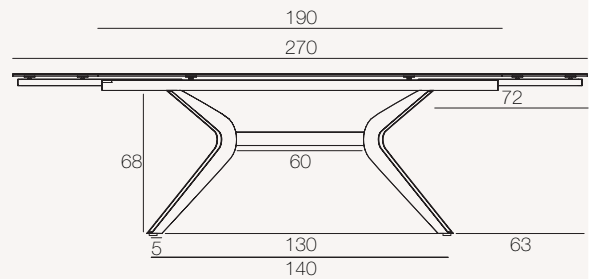

IMPULSION[®]

REF :
DT084 / DT094 / DT090 / DT095

Version shown
DT084AR (argile plate finish)

Category
Dining Table

For use
Interior

Dimensions available
DT084 / DT094 : 190/270 x 100 x h76 cm
DT090 / DT095 : 150/230 x 100 x h76 cm

DT090 / DT095

DT084 / DT094

Unit : centimetre

MECHANISM

Manual system of independent 40 cm side extensions

DT090 / DT095 : Up to 6 seats
DT084 / DT094 : Up to 8 seats

DT090 / DT095 : Up to 8 seats
DT084 / DT094 : Up to 10 seats

Skids :

Adjustable glides to ensure stability.

Assembly time :

15 minutes

PACKAGING

DT090/DT095 (Size : 150/230 x 100 x h76 cm)

	Plate	Legs	Total
Number of packages	1 package	1 package	2
Gross weight (Product + packaging)	100,5 kg	38 kg	138,5 kg
Net weight	89 kg	35 kg	124 kg
Package size	159 x 108 x 17 cm	85 x 74 x 14 cm	

DT084/DT094 (Size : 190/270 x 100 x h76 cm)

	Plate	Legs	Total
Number of packages	1 package	1 package	2
Gross weight (Product + packaging)	113,5 kg	38 kg	151,5 kg
Net weight	99,5 kg	35 kg	134,5 kg
Package size	199 x 108 x 18 cm	85 x 74 x 14 cm	