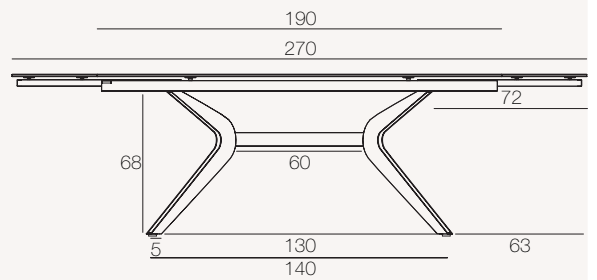

DT084 / DT094