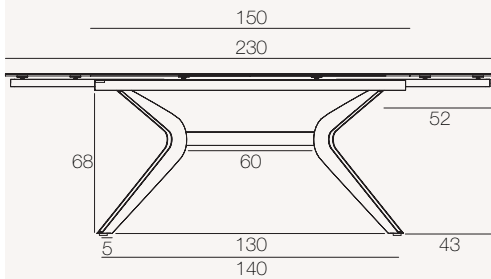

IMPULSION[®]

REF :
DT084 / DT094 / DT090 / DT095

Version shown
DT084AR (argile plate finish)

Category
Dining Table

For use
Interior

Dimensions available
DT084 / DT094 : 190/270 x 100 x h76 cm
DT090 / DT095 : 150/230 x 100 x h76 cm

DT090 / DT095

DT084 / DT094

Unit : centimetre

MECHANISM

Manual system of independent 40 cm side extensions

DT090 / DT095 : Up to 6 seats
DT084 / DT094 : Up to 8 seats

DT090 / DT095 : Up to 8 seats
DT084 / DT094 : Up to 10 seats

Skids :

Adjustable glides to ensure stability.

Assembly time :

15 minutes

PACKAGING

DT090/DT095 (Size : 150/230 x 100 x h76 cm)

	Plate	Legs	Total
Number of packages	1 package	1 package	2
Gross weight (Product + packaging)	100,5 kg	38 kg	138,5 kg
Net weight	89 kg	35 kg	124 kg
Package size	159 x 108 x 17 cm	85 x 74 x 14 cm	

DT084/DT094 (Size : 190/270 x 100 x h76 cm)

	Plate	Legs	Total
Number of packages	1 package	1 package	2
Gross weight (Product + packaging)	113,5 kg	38 kg	151,5 kg
Net weight	99,5 kg	35 kg	134,5 kg
Package size	199 x 108 x 18 cm	85 x 74 x 14 cm	