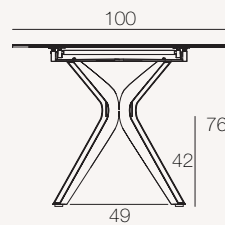

IMPULSION[®]

REF :
DT084 / DT094 / DT090 / DT095

Version shown
DT084AR (argile plate finish)

Category
Dining Table

For use
Interior

Dimensions available
DT084 / DT094 : 190/270 x 100 x h76 cm
DT090 / DT095 : 150/230 x 100 x h76 cm

DT090 / DT095

DT084 / DT094

Unit : centimetre

MECHANISM

Manual system of independent 40 cm side extensions

DT090 / DT095 : Up to 6 seats
DT084 / DT094 : Up to 8 seats

DT090 / DT095 : Up to 8 seats
DT084 / DT094 : Up to 10 seats

Skids :

Adjustable glides to ensure stability.

Assembly time :

15 minutes

PACKAGING

DT090/DT095 (Size : 150/230 x 100 x h76 cm)

	Plate	Legs	Total
Number of packages	1 package	1 package	2
Gross weight (Product + packaging)	100,5 kg	38 kg	138,5 kg
Net weight	89 kg	35 kg	124 kg
Package size	159 x 108 x 17 cm	85 x 74 x 14 cm	

DT084/DT094 (Size : 190/270 x 100 x h76 cm)

	Plate	Legs	Total
Number of packages	1 package	1 package	2
Gross weight (Product + packaging)	113,5 kg	38 kg	151,5 kg
Net weight	99,5 kg	35 kg	134,5 kg
Package size	199 x 108 x 18 cm	85 x 74 x 14 cm	