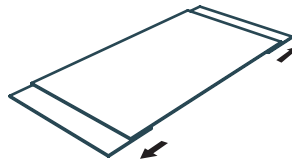

IMPULSION[®]

REF :
DT084 / DT094 / DT090 / DT095

Version shown
DT084AR (argile plate finish)

Category
Dining Table

For use
Interior

Dimensions available
DT084 / DT094 : 190/270 x 100 x h76 cm
DT090 / DT095 : 150/230 x 100 x h76 cm

DT090 / DT095

DT084 / DT094

Unit : centimetre

MECHANISM

Manual system of independent 40 cm side extensions

DT090 / DT095 : Up to 6 seats
DT084 / DT094 : Up to 8 seats

DT090 / DT095 : Up to 8 seats
DT084 / DT094 : Up to 10 seats