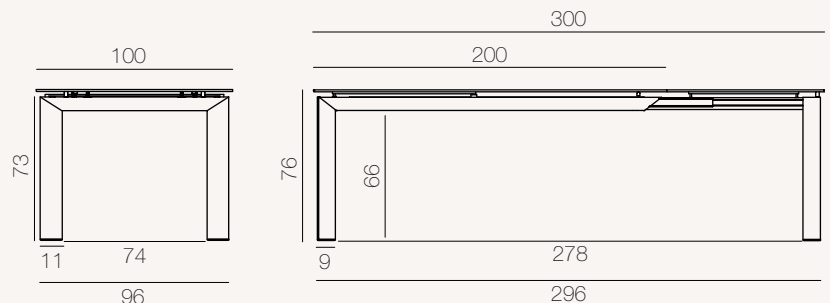

BOGOTA®

REF :
DT650 / DT652

Version shown
DT650MA (plate finish Matt Marble)

Category
Dining Table

For use
Interior

Dimensions available
DT650 : 180/260 x 100 x h76 cm
DT652 : 200/300 x 100 x h76 cm

DT652

Unit : centimetre

MECHANISM

Manual system for independent side extension of 80 cm for the DT650 and 100 cm for the DT652.

DT650 / DT652 : Up to 8 seats

DT650 / DT652 : Up to 10 seats

FINISHES

Ceramic top :

Dark steel

Argile

Clear oak

Titanium

Silver

Matt marble

Legs :

Matt black
lacquered steel

AKANTE®

www.akante.com