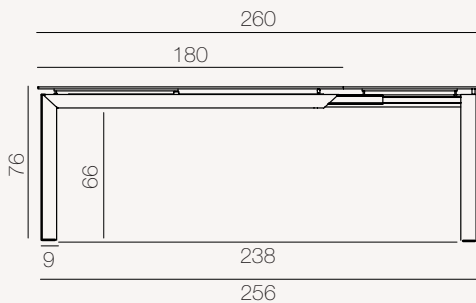

BOGOTA®

REF :
DT650 / DT652

Version shown
DT650MA (plate finish Matt Marble)

Category
Dining Table

For use
Interior

Dimensions available
DT650 : 180/260 x 100 x h76 cm
DT652 : 200/300 x 100 x h76 cm

DT650

Unit : centimetre

MECHANISM

Manual system for independent side extension of 80 cm for the DT650 and 100 cm for the DT652.

DT650 / DT652 : Up to 8 seats

DT650 / DT652 : Up to 10 seats

FINISHES

Ceramic top :

Dark steel

Argile

Clear oak

Titanium

Silver

Matt marble

Legs :

Matt black
lacquered steel

AKANTE®

www.akante.com