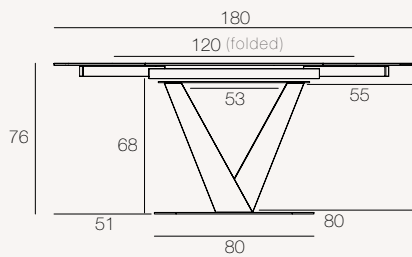

BELLAGIO[®]

REF :
DT078 / DT079

Version shown
DT079SI (Silver plate finish)

Category
Dining Table

For use
Interior

Dimensions available
DT078 : 120/180 x 90 x h76 cm
DT079 : 130/190 x 100 x h76 cm

DT078

DT079

Unit : centimetre

MECHANISM

Synchronized system of 2 lateral extensions of 30 cm

DT078 : Up to 6 seats
DT079 : Up to 8 seats

DT078 : Up to 8 seats
DT079 : Up to 10 seats

FINISHES

Ceramic top :

Havane

Fiorentino
marble

Doro
marble

Travertine

Legs :

Matt black
lacquered steel

TECHNICAL INFORMATION.....

Top plate :

Ceramic of 3 or 6 mm bonded to a glass of 6 or 8 mm.

DT079

	Plate	Legs	Base	Total
Number of packages	1	1	1	3
Gross weight (Product + packaging)	103 kg	12 kg	26 kg	138 kg
Net weight	82.2 kg	10 kg	25 kg	117.2 kg
Package size	136 x 112 x 25 cm	80 x 39 x 20 cm	86 x 56 x 6 cm	