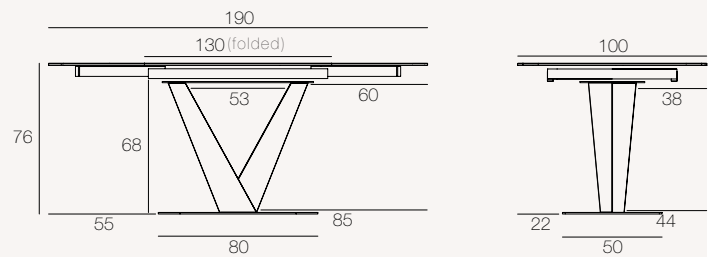

BELLAGIO[®]

REF :
DT078 / DT079

Version shown
DT079SI (Silver plate finish)

Category
Dining Table

For use
Interior

Dimensions available
DT078 : 120/180 x 90 x h76 cm
DT079 : 130/190 x 100 x h76 cm

DT078

DT079

Unit : centimetre

MECHANISM

Synchronized system of 2 lateral extensions of 30 cm

DT078 : Up to 6 seats
DT079 : Up to 8 seats

DT078 : Up to 8 seats
DT079 : Up to 10 seats

FINISHES

Ceramic top :

Havane

Fiorentino
marble

Doro
marble

Travertine

Legs :

Matt black
lacquered steel

TECHNICAL INFORMATION.....

Top plate :

Ceramic of 3 or 6 mm bonded to a glass of 6 or 8 mm.

DT079

	Plate	Legs	Base	Total
Number of packages	1	1	1	3
Gross weight (Product + packaging)	103 kg	12 kg	26 kg	138 kg
Net weight	82.2 kg	10 kg	25 kg	117.2 kg
Package size	136 x 112 x 25 cm	80 x 39 x 20 cm	86 x 56 x 6 cm	