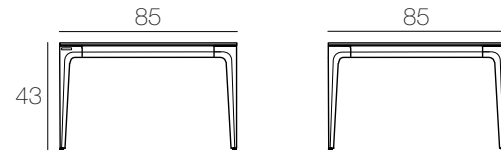

Interior

Dimensions available

CT154 : 85 x 85 x h38 cm

CT151 : 85 x 85 x h43 cm

CT156 : 90 x 60 x h38 cm

CT153 : 90 x 60 x h43 cm

CT158 : 140 x 90 x h38 cm

CT155 : 140 x 90 x h43 cm

DIMENSIONS

CT154

CT151

CT156

CT153

CT158

CT155

Unit : Centimetre

CT158 : 42.6 kg

CT155 : 43 kg

PACKAGING

CT154 (Size : 85 x 85 x h38 cm)

	Plate	Crossbars	Legs	Total
Number of packages	1	1	1	3
Gross weight (Product + packaging)	22 kg	5.4 kg	5.4 kg	32.8 kg
Net weight	20 kg	3.9 kg	4.4 kg	28.3 kg
Package size	89 x 89 x 4 cm	136 x 20 x 10 cm	60 x 30 x 12 cm	

CT156 (Size : 90 x 60 x h38 cm)

	Plate	Crossbars	Legs	Total
Number of packages	1	1	1	3
Gross weight (Product + packaging)	15.5 kg	4.9 kg	5.4 kg	25.8 kg
Net weight	14.5 kg	3.9 kg	4.4 kg	22.8 kg
Package size	94 x 64 x 4 cm	84 x 20 x 10 cm	60 x 30 x 12 cm	