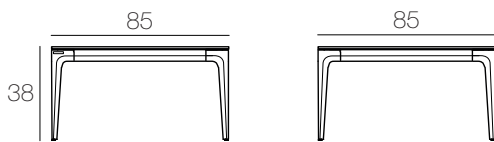

Interior

Dimensions available

CT154 : 85 x 85 x h38 cm

CT151 : 85 x 85 x h43 cm

CT156 : 90 x 60 x h38 cm

CT153 : 90 x 60 x h43 cm

CT158 : 140 x 90 x h38 cm

CT155 : 140 x 90 x h43 cm

DIMENSIONS

CT154

CT151

CT156

CT153

CT158

CT155

Unit : Centimetre

CT158 : 42.6 kg

CT155 : 43 kg

PACKAGING

CT154 (Size : 85 x 85 x h38 cm)

	Plate	Crossbars	Legs	Total
Number of packages	1	1	1	3
Gross weight (Product + packaging)	22 kg	5.4 kg	5.4 kg	32.8 kg
Net weight	20 kg	3.9 kg	4.4 kg	28.3 kg
Package size	89 x 89 x 4 cm	136 x 20 x 10 cm	60 x 30 x 12 cm	

CT156 (Size : 90 x 60 x h38 cm)

	Plate	Crossbars	Legs	Total
Number of packages	1	1	1	3
Gross weight (Product + packaging)	15.5 kg	4.9 kg	5.4 kg	25.8 kg
Net weight	14.5 kg	3.9 kg	4.4 kg	22.8 kg
Package size	94 x 64 x 4 cm	84 x 20 x 10 cm	60 x 30 x 12 cm	