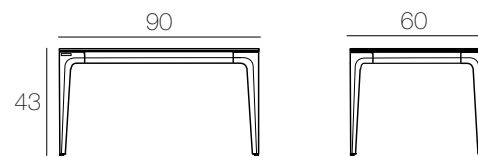

Interior

Dimensions available

CT154 : 85 x 85 x h38 cm

CT151 : 85 x 85 x h43 cm

CT156 : 90 x 60 x h38 cm

CT153 : 90 x 60 x h43 cm

CT158 : 140 x 90 x h38 cm

CT155 : 140 x 90 x h43 cm

DIMENSIONS

CT154

CT151

CT156

CT153

CT158

CT155

Unit : Centimetre

CT158 : 42.6 kg

CT155 : 43 kg

PACKAGING

CT154 (Size : 85 x 85 x h38 cm)

	Plate	Crossbars	Legs	Total
Number of packages	1	1	1	3
Gross weight (Product + packaging)	22 kg	5.4 kg	5.4 kg	32.8 kg
Net weight	20 kg	3.9 kg	4.4 kg	28.3 kg
Package size	89 x 89 x 4 cm	136 x 20 x 10 cm	60 x 30 x 12 cm	

CT156 (Size : 90 x 60 x h38 cm)

	Plate	Crossbars	Legs	Total
Number of packages	1	1	1	3
Gross weight (Product + packaging)	15.5 kg	4.9 kg	5.4 kg	25.8 kg
Net weight	14.5 kg	3.9 kg	4.4 kg	22.8 kg
Package size	94 x 64 x 4 cm	84 x 20 x 10 cm	60 x 30 x 12 cm	