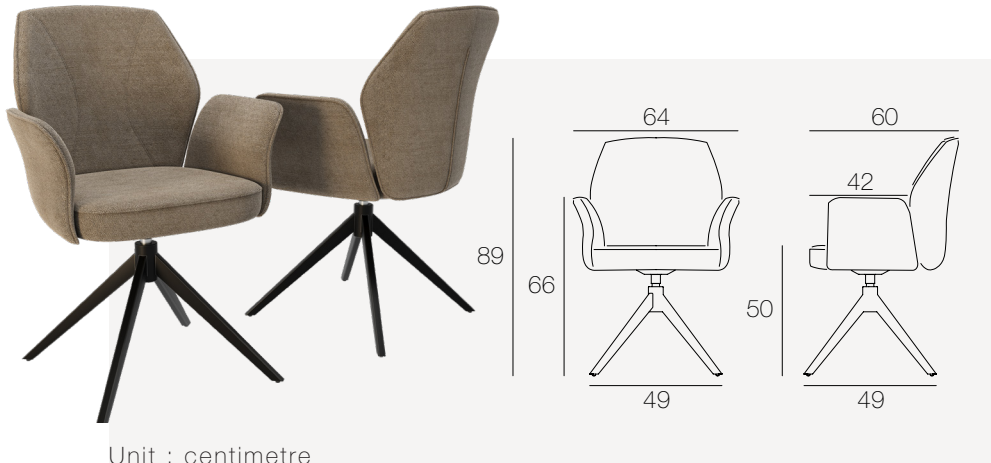

VIENNA[®]

Unit : centimetre

REF :
CH175

Version shown
CH175BG

Category
Chair

Use
Interior

Model
CH175 : Swivel seat

Product sold in sets of 2

FINISHES

Fabric :

BC
Off-white

BG
Beige

BLU
Blue

DG
Charcoal

VT
Fir green

GCL
Light grey

OC
Ochre

TE
Terracotta

Base :

Matt black lacquered steel

TECHNICAL INFORMATION

Seat :

Seat swivels 90°
Density of foam padding 25kg/m³

Fabric :