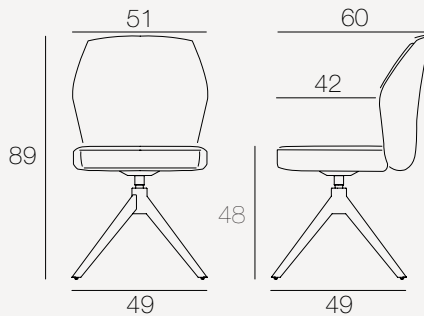

# VIENNA<sup>®</sup>

REF :  
CH172

Version shown  
CH170BG

Category  
Chair

Use  
Interior

Model  
CH172 : Swivel seat

Product sold in sets of 2

Unit : centimetre

Net weight : 9 kg

Maximum supported weight : 120 kg