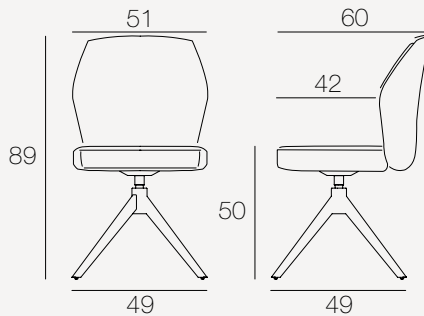

VIENNA[®]

Unit : centimetre

REF :
CH170

Version shown
CH170BG

Category
Chair

Use
Interior

Model
CH170 : Swivel seat

Product sold in sets of 2

Ochre

Terracotta

Base :

Matt black lacquered steel

TECHNICAL INFORMATION

Seat :

Seat swivels 90°

Density of foam padding 25kg/m³