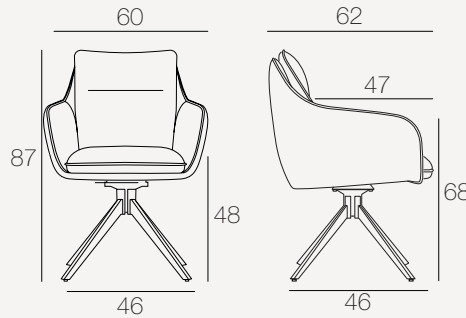

BELFAST[®]

Unit : centimetre

REF :
CH138

Version shown
CH138BM1

Category
Chair

Use
Interior

Model
CH138 : Swivel seat

Dimensions
CH138 : L60 x P62 x H87-48 cm

Product sold in sets of 2

FINISHES

Fabric :

Off-white

Beige

Dark blue

Charcoal

Fir green

Light grey

Ochre

Terracotta

Base :

Matt black lacquered steel

TECHNICAL INFORMATION

Seat :

Seat swivels 180°
Density of foam padding 25kg/m³