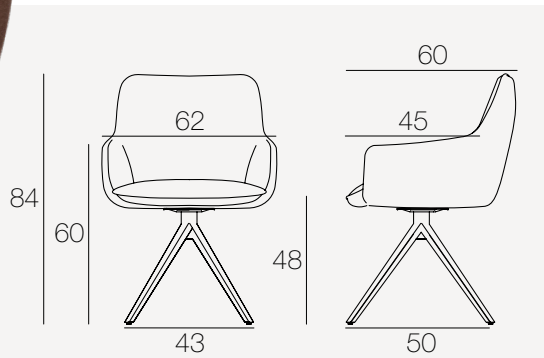

AMSTERDAM[®]

Unit : centimetre

REF :
CH066

Version shown
CH066TE

Category
Chair

Use
Interior

Model
CH066 : Swivel seat

Product sold in sets of 2

Ochre

Terracotta

Base :

Matt black lacquered steel

TECHNICAL INFORMATION

Seat :

Seat swivels 360° with return
Density of foam padding 25kg/m³

Fabric :