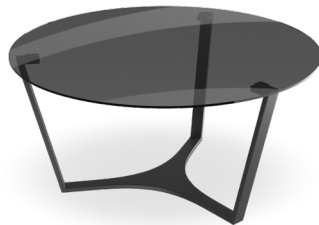

Customise Your round tables

CT175G

Ceramic finishes

Available table plate sizes

- Ø75 cm • Ø90 cm

Available heights for Dolce Vita

Glass finishes

*not available for Dolce Vita table

End tables

AKANTE®

www.akante.com