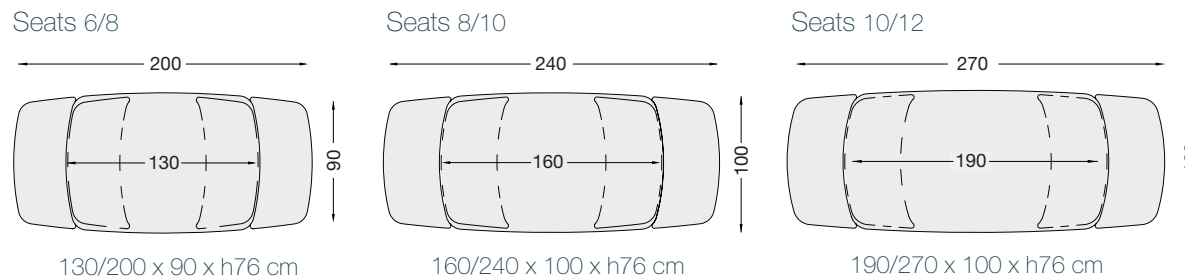

Customise your dining table

The mechanism

Manual system with independent side extensions of 35 and 40 cm.

3 Plate dimensions

9 Legs

DT292MD

12 Ceramic finishes

Argile	Clear Oak	Eramosa	Matt marble	Titanium	Silver
Dark Steel	Marquina Marble	Fiorentino Marble	Doro Marble	Calcatta Marble	Travertine