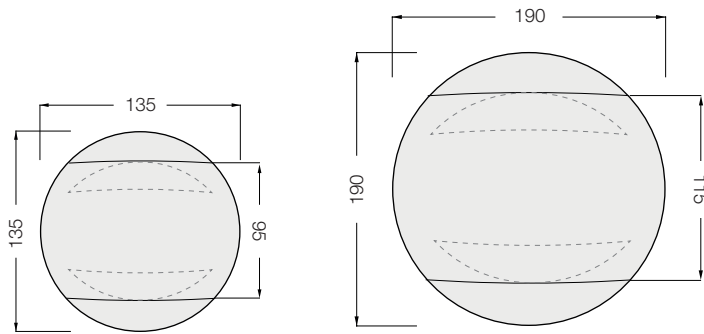

Customise your dining table

2 Plate dimensions

DT217
95/135 x 135 x h76 cm

DT058*
115/190 x 190 x h76 cm

DT058MD

5 Table legs

NEW LUNA DT217MM
Matt black lacquered steel

NEW LUNA DT218MC
Brushed stainless steel