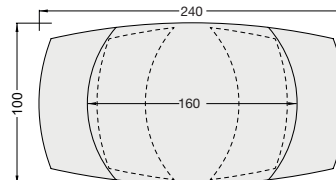

DT296MR

3 Plate dimensions

Seats 4/6

DT081

120/180 x 90 x h76 cm

Seats 6/8

DT080

130/190 x 100 x h76 cm

Seats 8/10

DT160*

160/240 x 100 x h76 cm

*Available only with the Grande Kheops legs

6 Table legs

KHEOPS DT080HA

NAPOLI DT280CC

MILAZZO DT290TI