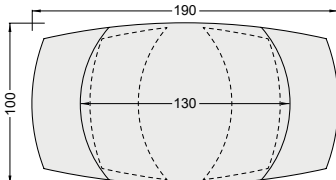

DT296MR

3 Plate dimensions

Seats 4/6

DT081

120/180 x 90 x h76 cm

Seats 6/8

DT080

130/190 x 100 x h76 cm

Seats 8/10

DT160*

160/240 x 100 x h76 cm

*Available only with the Grande Kheops legs

6 Table legs

KHEOPS DT080HA

NAPOLI DT280CC

MILAZZO DT290TI