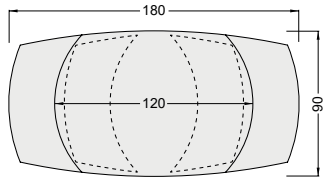

Customise your dining table

The mechanism of the table

The Kheops dining table is equipped with a synchronized mechanism, allowing both by simply rotating its main top to reveal the two hidden side extensions under this one.

DT296MR

3 Plate dimensions

Seats 4/6

DT081

120/180 x 90 x h76 cm

Seats 6/8

DT080

130/190 x 100 x h76 cm

Seats 8/10

DT160*

160/240 x 100 x h76 cm

*Available only with the Grande Kheops legs

6 Table legs

KHEOPS DT080HA

NAPOLI DT280CC

MILAZZO DT290TI