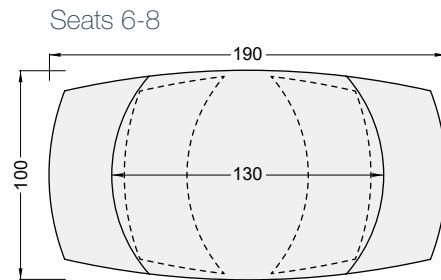

## The mechanism of the table

The Kheops dining table is equipped with a synchronized mechanism, allowing both by simply rotating its main top to reveal the two hidden side extensions under this one.

## Plate dimensions

**DT080**

130/190 x 100 x H76 cm