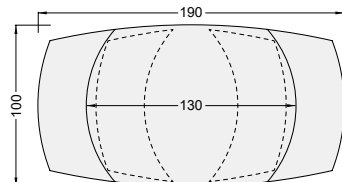

Customise your dining table

⚙ The mechanism of the table

The Kheops table has a synchronised mechanism which, in one simple rotation, reveals the hidden lateral extensions.

DT160MA

↻ 3 Plate dimensions

Seats 4/6

DT081

120/180 x 90 x h76 cm

Seats 6/8

DT080

130/190 x 100 x h76 cm

Seats 8/10

DT160

160/240 x 100 x h76 cm