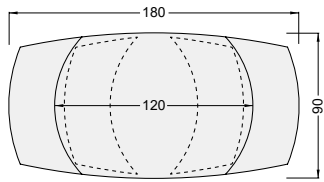

Customise your dining table

⚙ The mechanism of the table

The Kheops table has a synchronised mechanism which, in one simple rotation, reveals the hidden lateral extensions.

DT160MA

↻ 3 Plate dimensions

Seats 4/6

DT081

120/180 x 90 x h76 cm

Seats 6/8

DT080

130/190 x 100 x h76 cm

Seats 8/10

DT160

160/240 x 100 x h76 cm