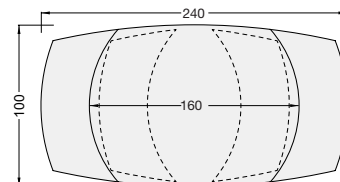

Customise your dining table

⚙ The mechanism of the table

The Kheops table has a synchronised mechanism which, in one simple rotation, reveals the hidden lateral extensions.

DT160MA

↻ 3 Plate dimensions

Seats 4/6

DT081

120/180 x 90 x h76 cm

Seats 6/8

DT080

130/190 x 100 x h76 cm

Seats 8/10

DT160

160/240 x 100 x h76 cm