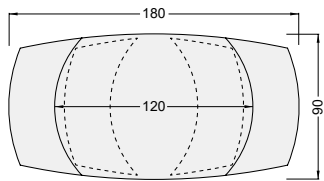

Customise your dining table

The mechanism of the table

The Kheops table has a synchronised mechanism which, in one simple rotation, reveals the hidden lateral extensions.

DT080MM

3 Plate dimensions

Seats 4/6

DT081

120/180 x 90 x h76 cm

Seats 6/8

DT080

130/190 x 100 x h76 cm

Seats 8/10

DT162

160/240 x 100 x h76 cm

MILAZZO* DT290TI

MODENA DT879MC

CORCOVADO DT388CR

13 Ceramic finishes

*Havana finish only available for the following tabletops: DT081 and DT080.

*The Milazzo and Napoli tables are not available in the following dimensions: 160/240 x 100 x H76 cm.