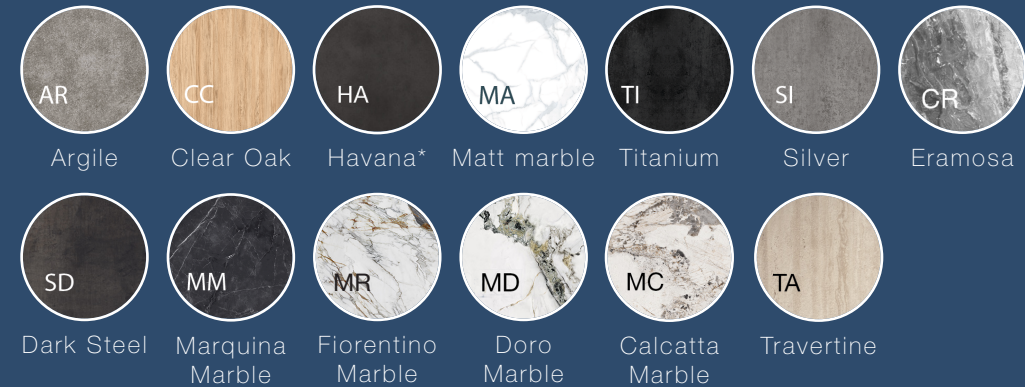

10 Table legs

KHEOPS DT080HA

BELLAGIO DT079SD

GIZEH/SANTOS DT883MR

GIZEH/BELLEVILLE DT224CR

GIZEH/BOLOGNE DT192TA

STROMBOLI DT296MD

NAPOLI* DT280CC

MILAZZO* DT290TI

MODENA DT879MC

CORCOVADO DT388CR

13 Ceramic finishes

*Havana finish only available for the following tabletops: DT081 and DT080.

*The Milazzo and Napoli tables are not available in the following dimensions: 160/240 x 100 x H76 cm.