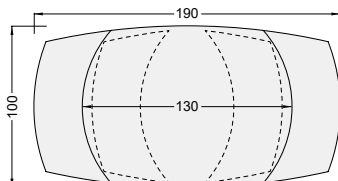

Customise your dining table

The mechanism of the table

The Kheops table has a synchronised mechanism which, in one simple rotation, reveals the hidden lateral extensions.

DT080MM

3 Plate dimensions

Seats 4/6

DT081

120/180 x 90 x h76 cm

Seats 6/8

DT080

130/190 x 100 x h76 cm

Seats 8/10

DT162

160/240 x 100 x h76 cm

MILAZZO* DT290TI

MODENA DT879MC

CORCOVADO DT388CR

13 Ceramic finishes

*Havana finish only available for the following tabletops: DT081 and DT080.

*The Milazzo and Napoli tables are not available in the following dimensions: 160/240 x 100 x H76 cm.