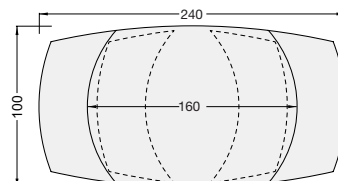

Customise your dining table

The mechanism of the table

The Kheops table has a synchronised mechanism which, in one simple rotation, reveals the hidden lateral extensions.

DT080MM

3 Plate dimensions

Seats 4/6

DT081

120/180 x 90 x h76 cm

Seats 6/8

DT080

130/190 x 100 x h76 cm

Seats 8/10

DT162

160/240 x 100 x h76 cm

MILAZZO* DT290TI

MODENA DT879MC

CORCOVADO DT388CR

13 Ceramic finishes

*Havana finish only available for the following tabletops: DT081 and DT080.

*The Milazzo and Napoli tables are not available in the following dimensions: 160/240 x 100 x H76 cm.