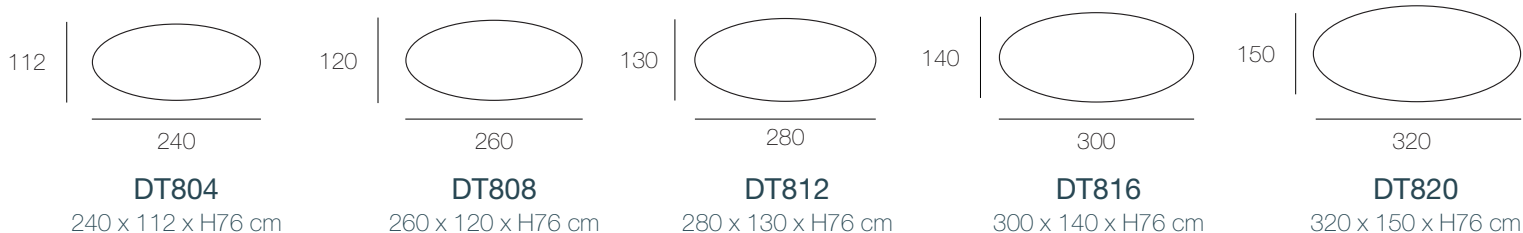

GOLIATH

DISCOVER OUR NEW MODEL

5 PLATES SIZES

DT820MR

4 CERAMIC FINISHES

MC

Calcatta
Marble

MM