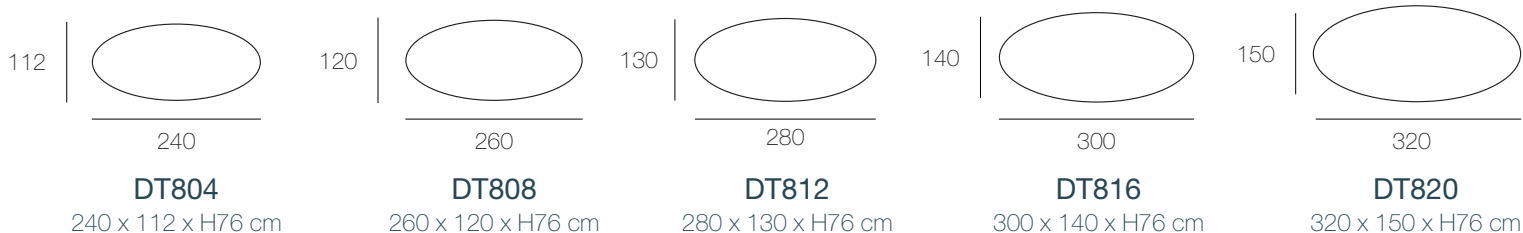

## 5 PLATES SIZES

DT820MR

# The audacious Auguste

*An ally for your large crowd*

↳ 5 plates sizes

**DT802**  
240 x 120 x h76 cm

**DT806**  
260 x 120 x h76 cm

**DT810**  
280 x 120 x h76 cm

**DT814**  
300 x 120 x h76 cm

**DT818**  
320 x 130 x h76 cm