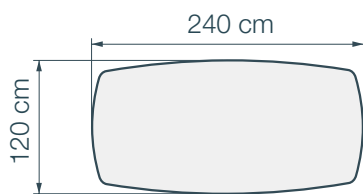

# The audacious Auguste

*An ally for your large crowd*

↳ 5 plates sizes

**DT802**  
240 x 120 x h76 cm

**DT806**  
260 x 120 x h76 cm

**DT810**  
280 x 120 x h76 cm

**DT814**  
300 x 120 x h76 cm

**DT818**  
320 x 130 x h76 cm