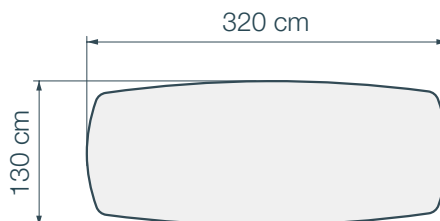

# The audacious Auguste

*An ally for your large crowd*

↳ 5 plates sizes

**DT802**  
240 x 120 x h76 cm

**DT806**  
260 x 120 x h76 cm

**DT810**  
280 x 120 x h76 cm

**DT814**  
300 x 120 x h76 cm

**DT818**  
320 x 130 x h76 cm