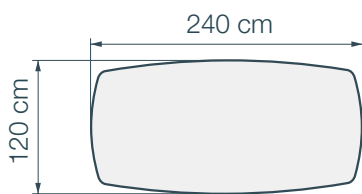

The audacious *Auguste*

An ally for your large crowd

↳ 5 plates sizes

DT802
240 x 120 x h76 cm

DT806
260 x 120 x h76 cm

DT810
280 x 120 x h76 cm

DT814
300 x 120 x h76 cm

DT818
320 x 130 x h76 cm