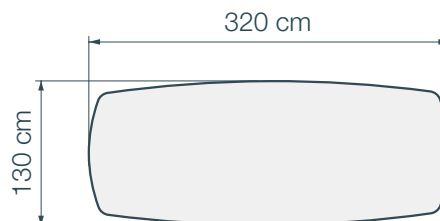

The audacious *Auguste*

An ally for your large crowd

↳ 5 plates sizes

DT802
240 x 120 x h76 cm

DT806
260 x 120 x h76 cm

DT810
280 x 120 x h76 cm

DT814
300 x 120 x h76 cm

DT818
320 x 130 x h76 cm