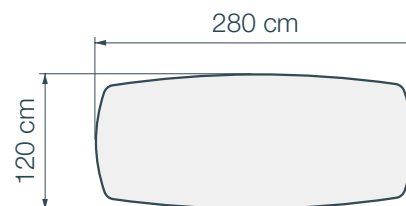

The audacious *Auguste*

An ally for your large crowd

↳ 5 plates sizes

DT802
240 x 120 x h76 cm

DT806
260 x 120 x h76 cm

DT810
280 x 120 x h76 cm

DT814
300 x 120 x h76 cm

DT818
320 x 130 x h76 cm