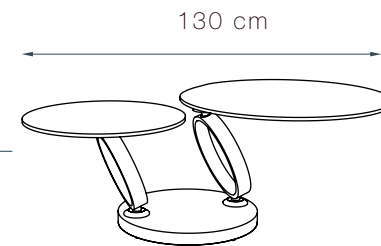

# Synchronised round coffee tables

## THE SYNCHRONIZED TABLE MECHANISM

The tops rotate 360° and unfold simultaneously to extend the coffee table from 75 to 130 cm in length.