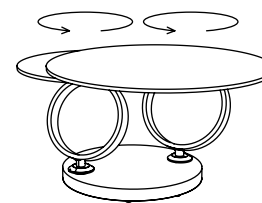

# Synchronised round coffee tables

## THE SYNCHRONIZED TABLE MECHANISM

The tops rotate 360° and unfold simultaneously to extend the coffee table from 75 to 130 cm in length.