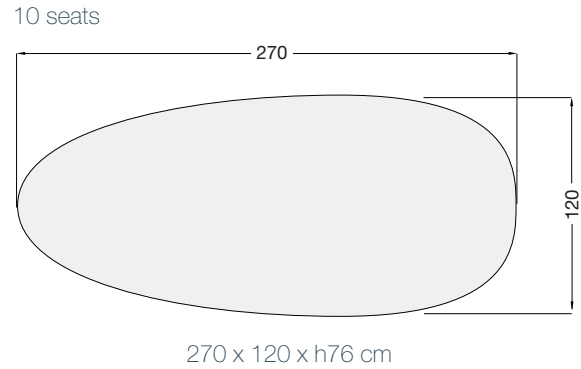

Customise your dining table

1 Plate dimension

4 Table legs

MENHIR DT890CB

BELEM DT850MC

PROXIMA DT897MM

ZEPHA DT895CR

DT850CR