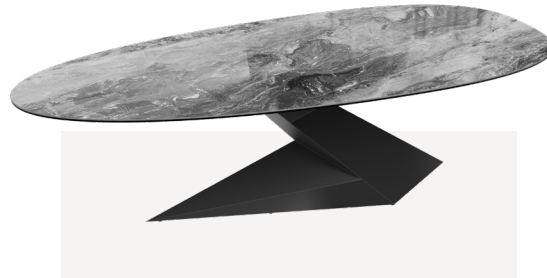

Customise your dining table

1 Plate dimension

4 Table legs

MENHIR DT890CB

BELEM DT850MC

PROXIMA DT897MM

ZEPHA DT895CR

DT850CR